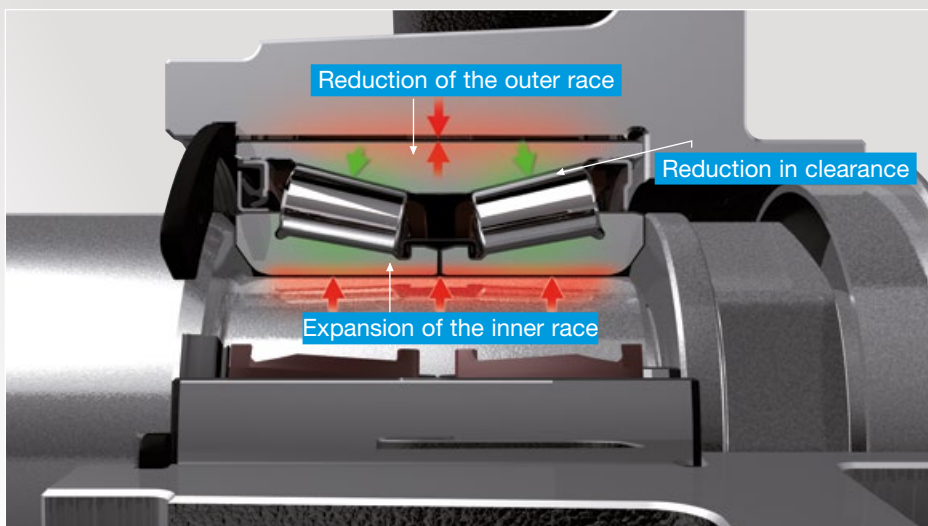

ASSEMBLY

Each BEARING is designed for a specific DISC application.

The key to the brake hub disc functioning correctly is making sure the clearance is correct: fitting the bearing into the hub results in a reduction of its diameter, this reduction in size is factored in during the design process.

As a leading manufacturer, NTN Europe is able to guarantee a precise manufacturing process.