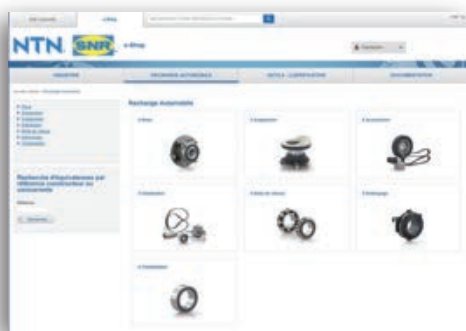

NISSAN • MITSUBISHI

OPEL • SEAT • DACIA • SKODA

SMART • TOYOTA

MERCEDES TRUCKS

MAZDA • SUZUKI

LAND ROVER

HYUNDAI • AVTOVAZ

CHERY • KIA

DAIMLER

FUSO • ISUZU

Trusted by the world
automotive manufacturers and OEMs

CONNECTED TOOLS

SMARTPHONE SERVICES: TechScan'R

- Technical data for technicians via iOS & Android smartphone
- Solutions available everywhere at anytime
- Easy to use: Just scan the part number: no QR codes needed
- All boxes and catalogues are now connected
- Special features: Augmented Reality & 3D
- First to market